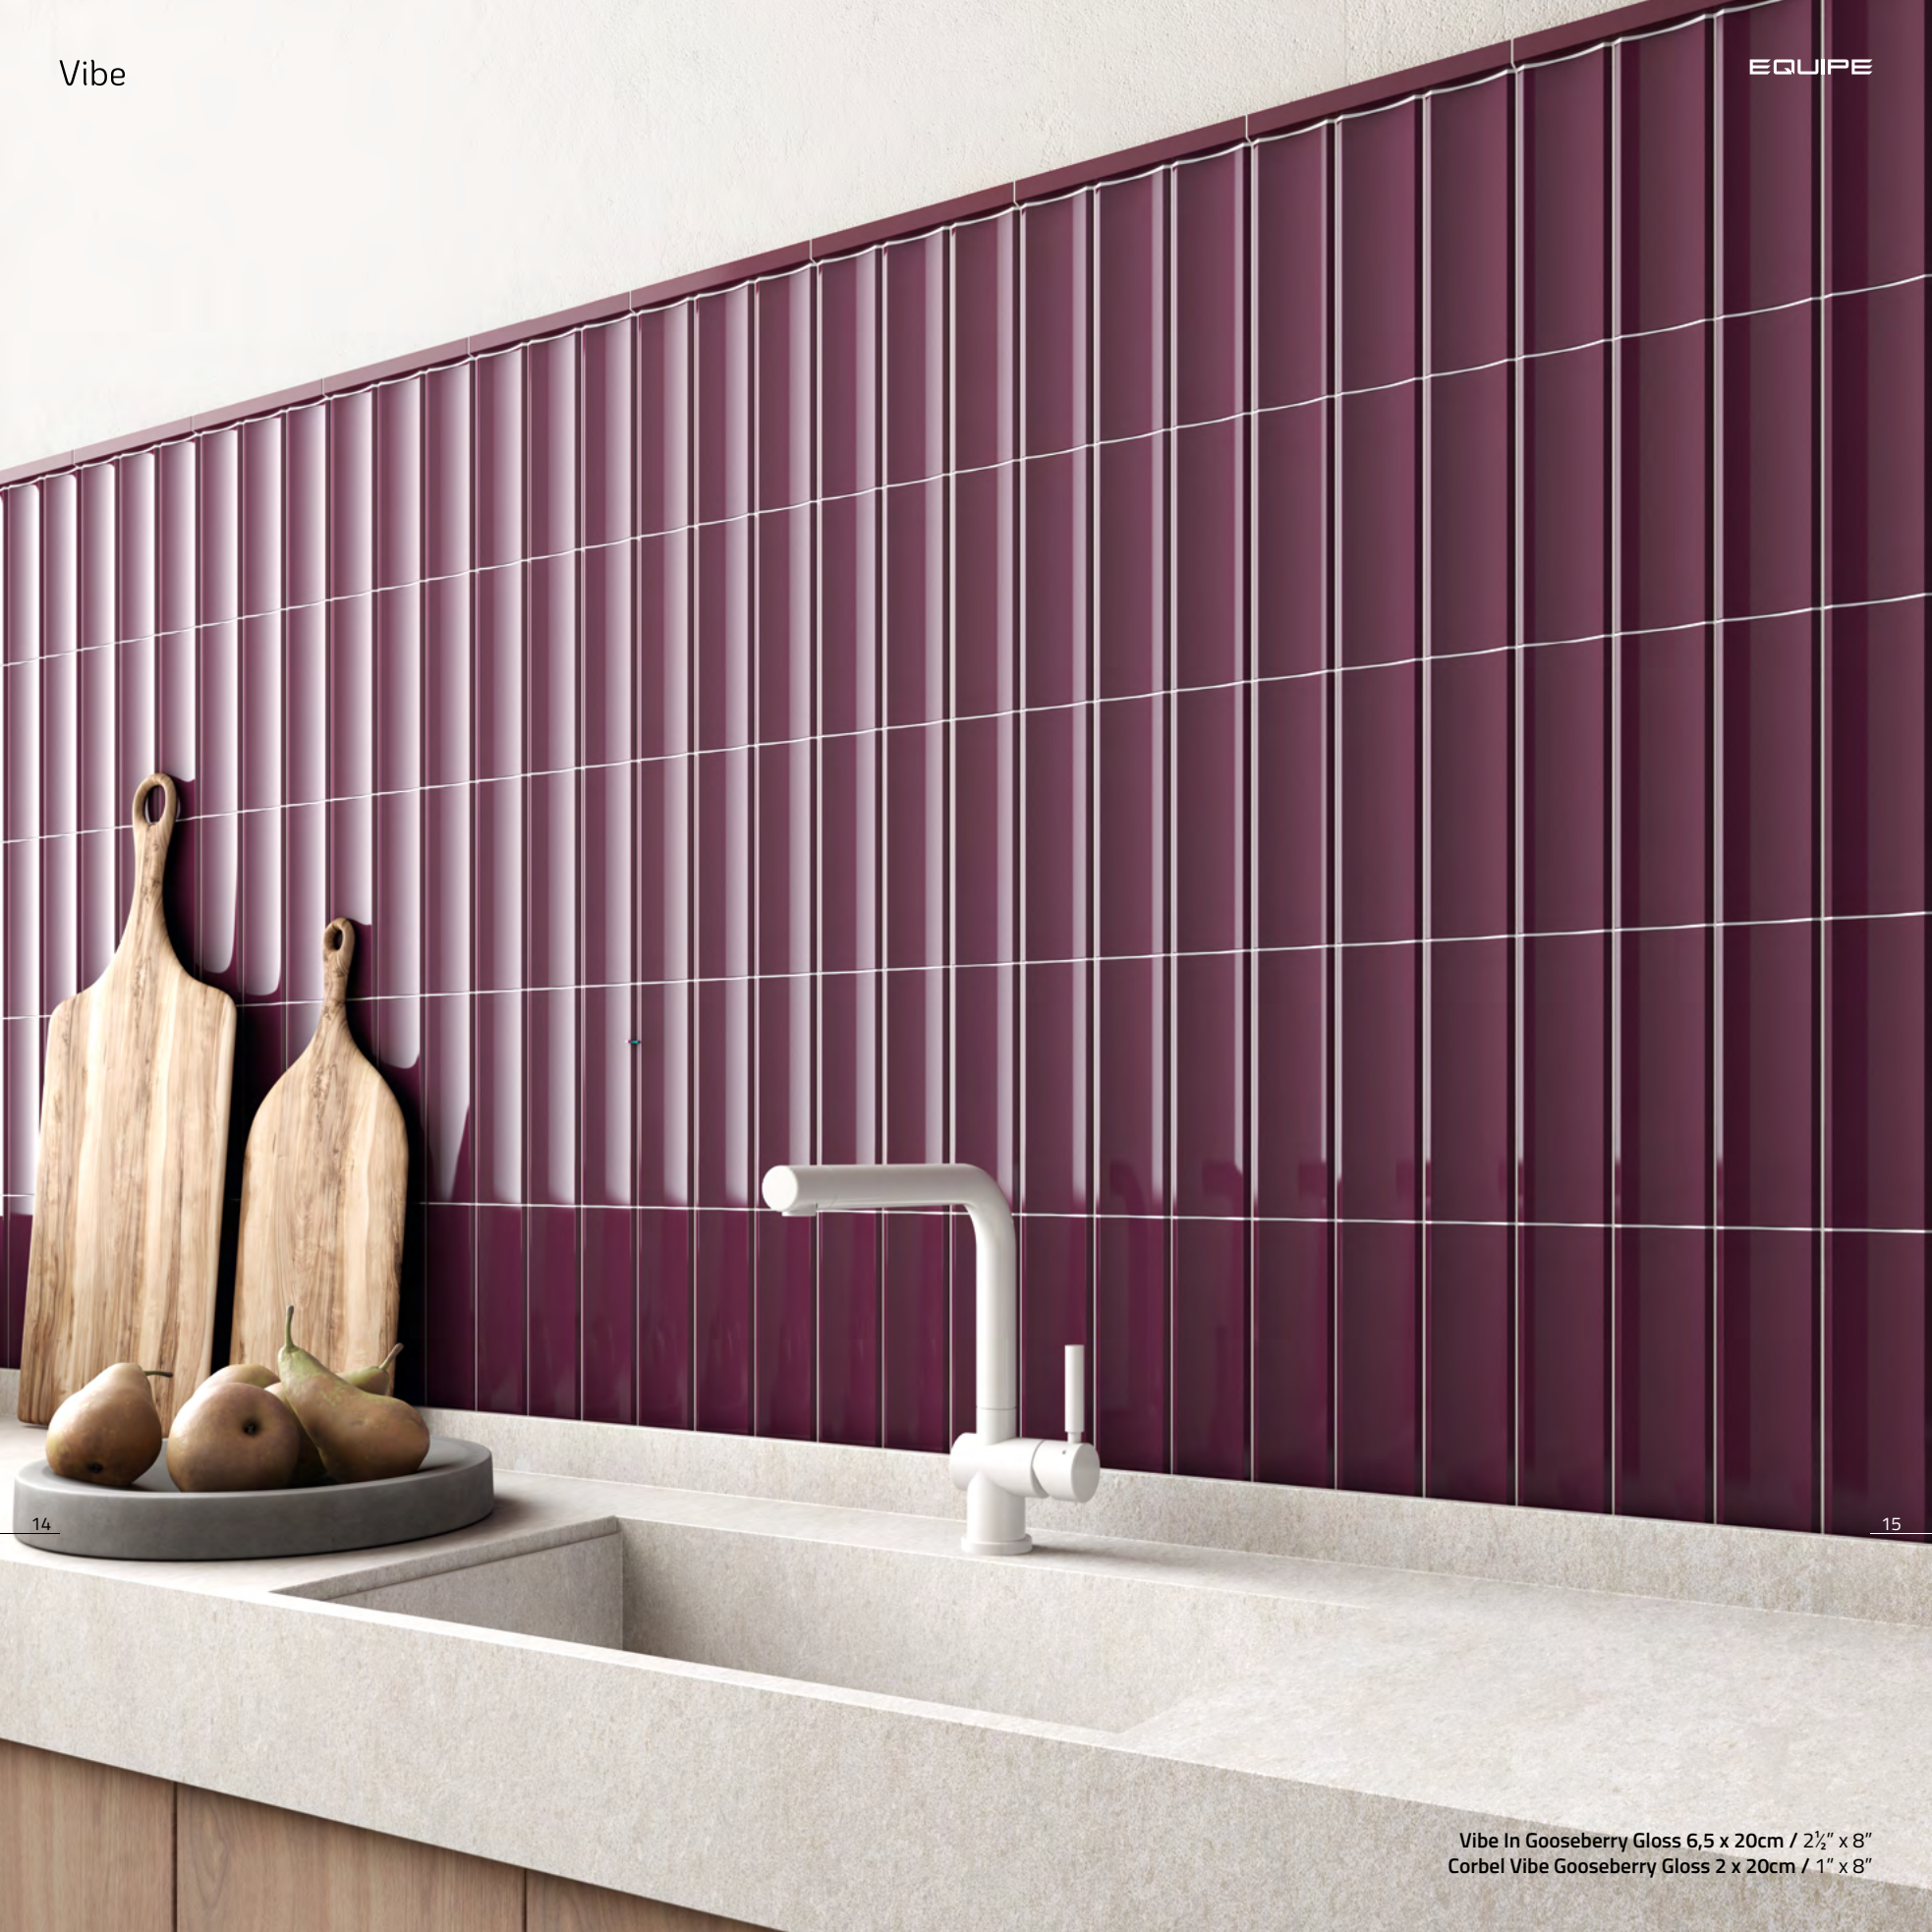

in

Cóncavo
Concave

out

Convexo
Convex

10

11

Vibe In Fair Pink Gloss 6,5 x 20cm / 2½" x 8"
Corbel Vibe Fair Pink Gloss 2 x 20cm / 1" x 8"

Vibe Out Naval Gloss 6,5 x 20cm / 2½" x 8"